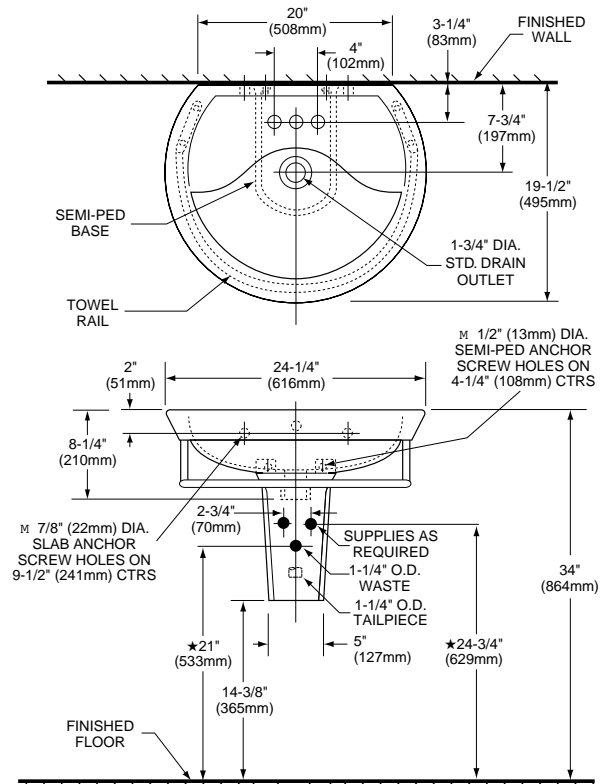

RAVENNA™ WALL-HUNG SEMI-PEDESTAL LAVATORY

- Vitreous china
- Contemporary design wall-hung with semi-pedestal P-trap cover for ease of cleaning
- Rear overflow
- Soap and accessory deck
- Optional with integral mounted towel bar (ordered separately)
- Supplied with mounting kit
- Design matched to Ravenna toilets (faucet shown not included)

- 0268.444** faucet holes on 4" (102mm) centers (shown)
- 0268.888** faucet holes on 8" (203mm) centers
- 0268.144** center hole only

Nominal Dimensions:
24-1/4" x 19-1/2" x 34" (616 x 495 x 864mm)

Separate Components:

- 0268.004** Lavatory slab 4" (102mm) centers
- 0268.008** Lavatory slab 8" (203mm) centers
- 0268.001** Center hole only
- 0044.000** Semi-pedestal only

Bowl sizes: 19" (483mm) wide,
12" (305mm) front to back, 6" (152mm) deep

Fixture Dimensions conform to ANSI Standard A112.19.2

NOTES:
* DIMENSIONS SHOWN FOR LOCATION OF SUPPLIES AND "P" TRAP ARE SUGGESTED. INSTALLATION INSTRUCTIONS SUPPLIED WITH LAVATORY. FITTINGS NOT INCLUDED AND MUST BE ORDERED SEPARATELY. PROVIDE SUITABLE REINFORCEMENT FOR ALL WALL SUPPORTS. IMPORTANT: Dimensions of fixtures are nominal and may vary within the range of tolerances established by ANSI Standard A112.19.2. These measurements are subject to change or cancellation. No responsibility is assumed for use of superseded or voided pages.